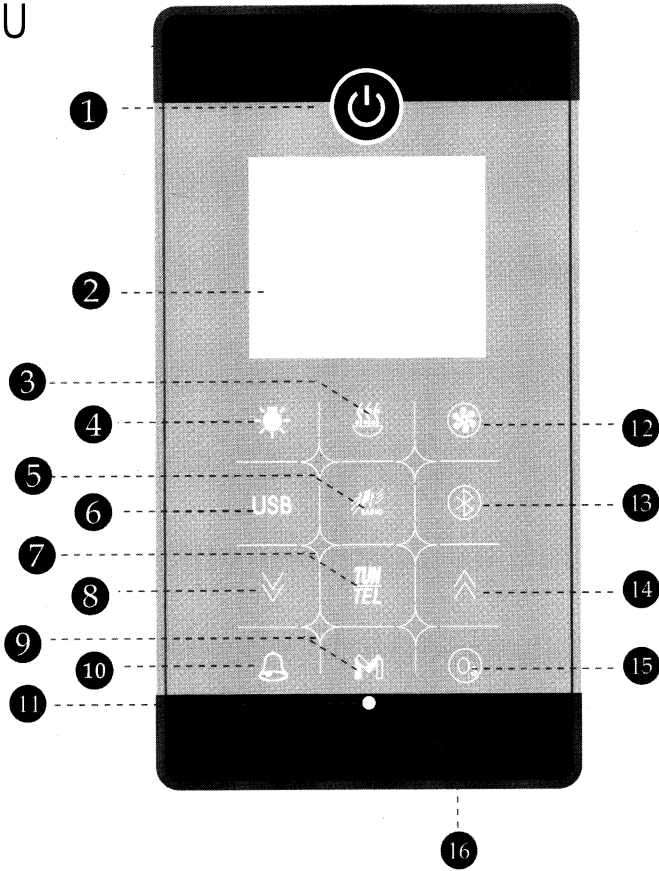

Control Panel Instruction Manual

MK117U

MK117U

- | | | | |
|---------|-----------------------|---------|-------------------------|
| ① ----- | <i>ON/OFF Power</i> | ⑨ ----- | <i>Manual</i> |
| ② ----- | <i>Display screen</i> | ⑩ ----- | <i>Warning button</i> |
| ③ ----- | <i>Steam</i> | ⑪ ----- | <i>Remote reception</i> |
| ④ ----- | <i>Light control</i> | ⑫ ----- | <i>Fan</i> |
| ⑤ ----- | <i>FM/CD on/off</i> | ⑬ ----- | <i>Bluetooth</i> |
| ⑥ ----- | <i>USB</i> | ⑭ ----- | <i>Increase Key</i> |
| ⑦ ----- | <i>FM</i> | ⑮ ----- | <i>Ozoner</i> |
| ⑧ ----- | <i>Decrease Key</i> | ⑯ ----- | <i>MIC</i> |

Control Panel Operation Instructions

1. power on/off

When system on standby state, press this  key(2 seconds or more),then display on, simultaneously lights on;Press  key again,system off(if no any further operation in 1hour,system auto-off);When system off,touch the panel anywhere,key light will turn on,but it will be off in 5 seconds if no power on.