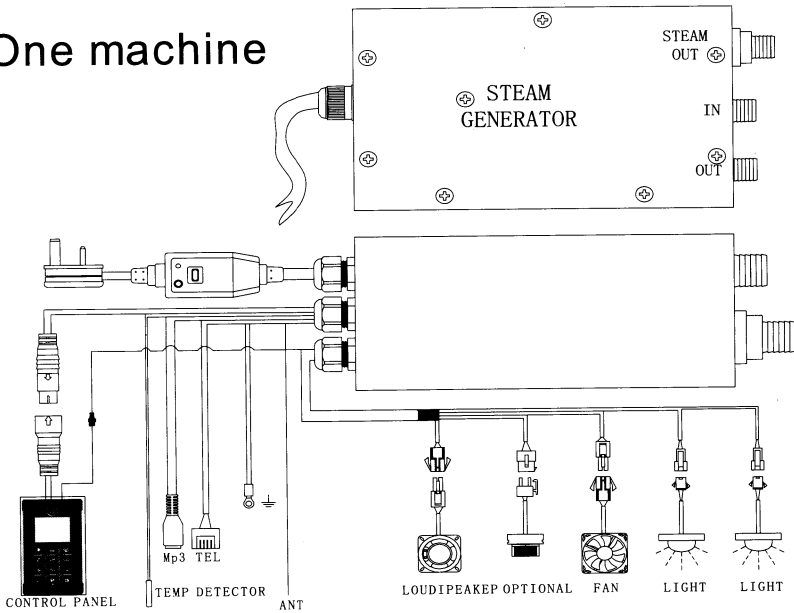

d. Every time turn on control panel, the Bluetooth will re-search over the last device to connect automatically if it could reach

Electrical install

MK117U

Split type

One machine

Steam generator electrical connection diagram