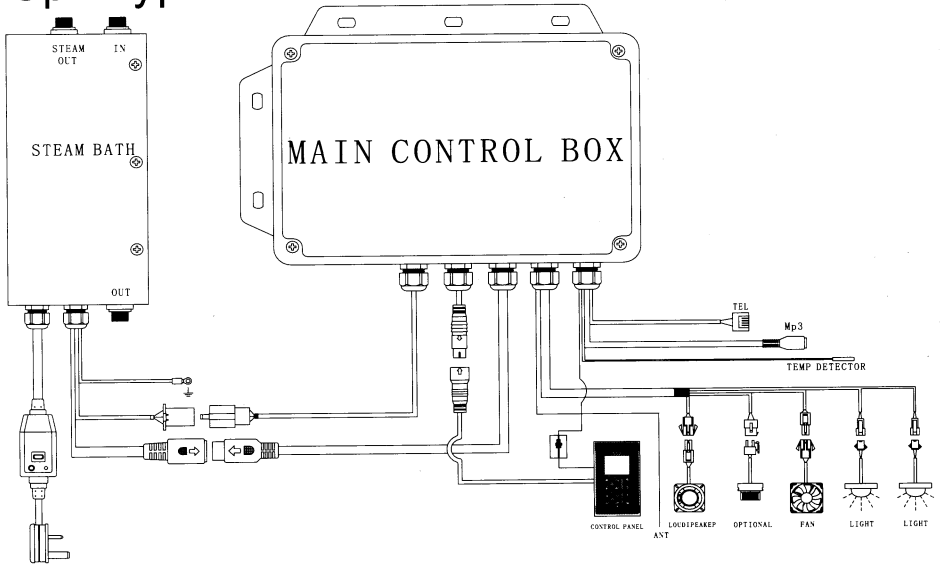

Electrical install

MK117U

Split type